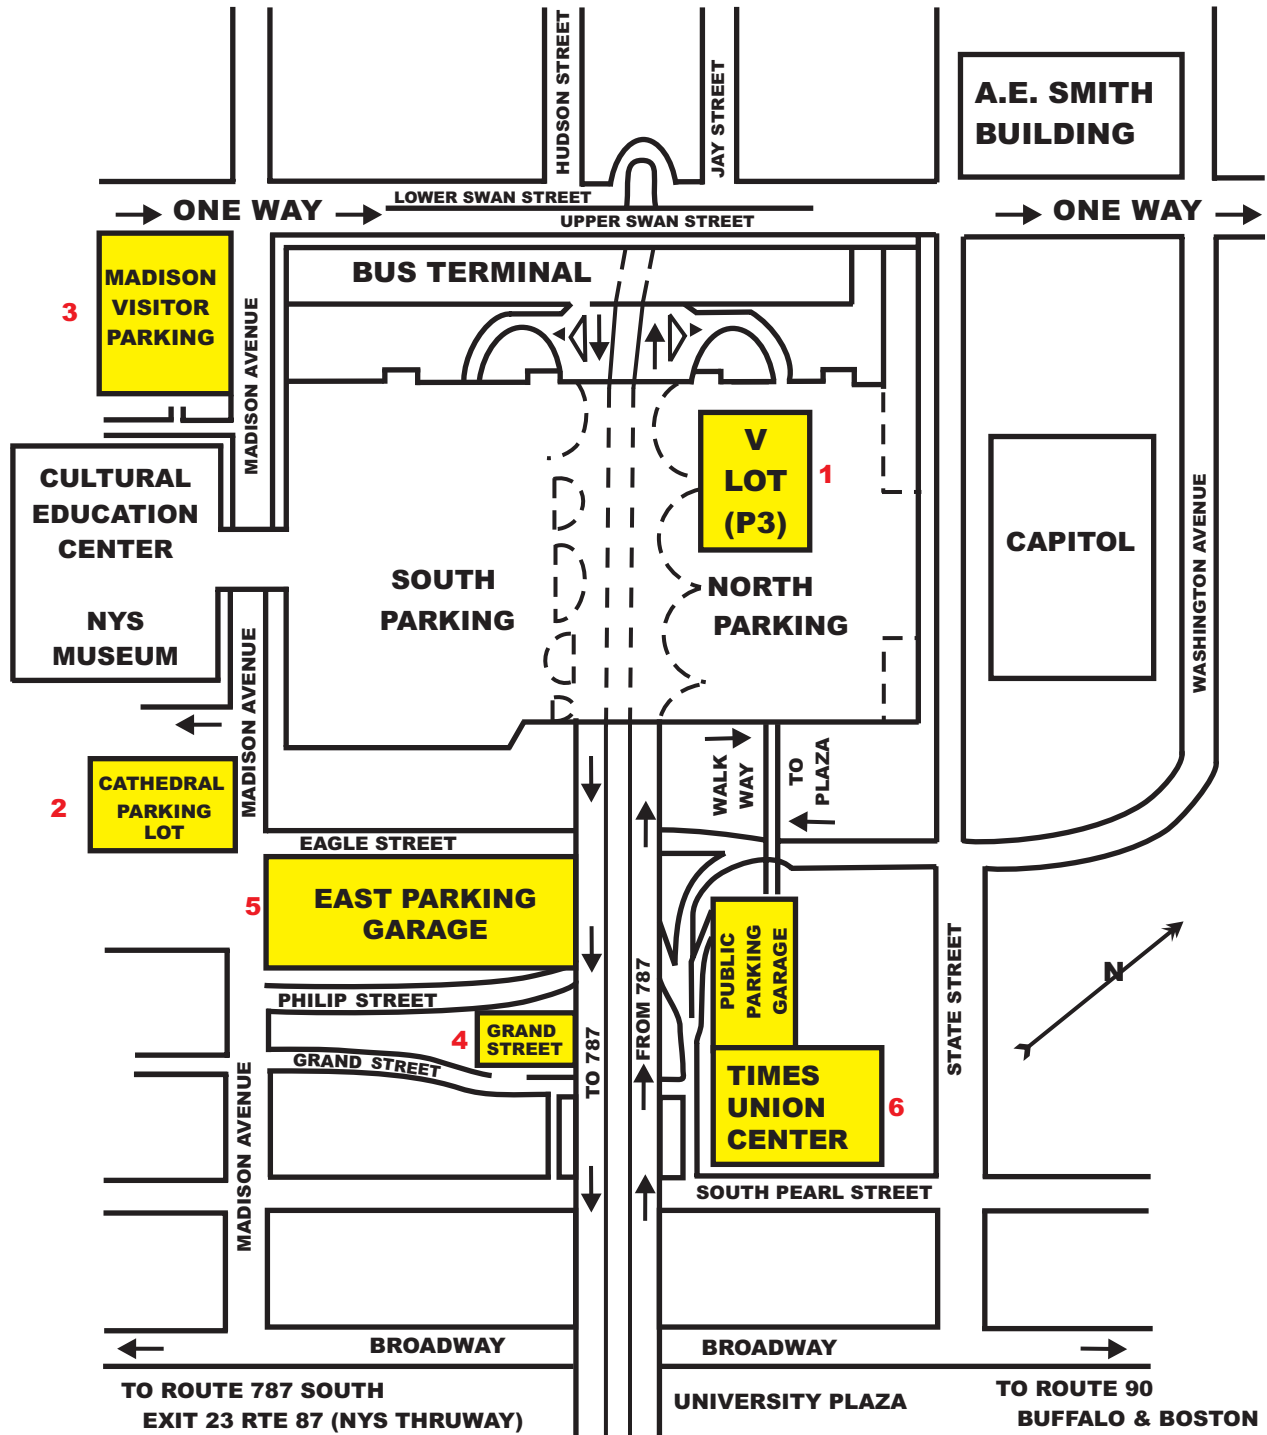

NYS OFFICE OF GENERAL SERVICES

Serving New York

AVAILABLE VISITOR PARKING EVENINGS AND WEEKENDS

1. V Lot (P3 North Area) - Empire State Plaza Underground Parking Level 3
2. Cathedral Parking Lot - Madison Avenue east of Cultural Education Center
3. Madison Visitor Lot - Madison Avenue west of Cultural Education Center
4. Grand Street Surface Lot - Grand Street, northeast side of ESP East Parking Garage
5. East Parking Garage - Corner Eagle and Madison, east bound south mall arterial.

Privately Owned Public Parking Facilities

6. Times Union Center Garage - Access from South Pearl Street ramp to Empire State Plaza